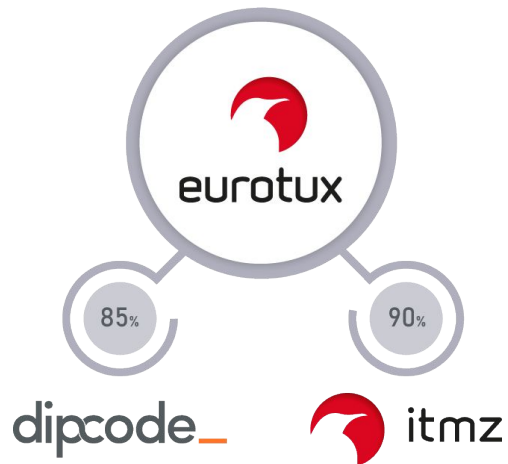

**EUROTUX**

**EUROTUX  
GROUP** IS A  
HOLDING THAT  
INCLUDES **EUROTUX  
INFORMÁTICA SA,**  
ALONG WITH **ITMZ  
AND DIPCODE.**

THE EXPERTS AMONG  
THE EXPERTS

We are  
**EUROTUX**

Eurotux is an expert in managed IT services, infrastructure-as-a-service (IaaS) and web development, while offering solutions adapted to organizational challenges, enabling the clients to achieve a competitive edge and allowing them to focus on their core business.

Eurotux Group is a holding that includes Eurotux Informática SA, along with ITMZ and Dipcode.

MOVING BUSINESS FORWARD

[www.eurotux.com](http://www.eurotux.com)

Each project that Eurotux develops comes off as unique, tailored to the client, with high security criteria to ensure the greatest availability, always ready for contingency situations. We have been holding ISO 9001:2015 certification by SGS for 6 consecutive years.