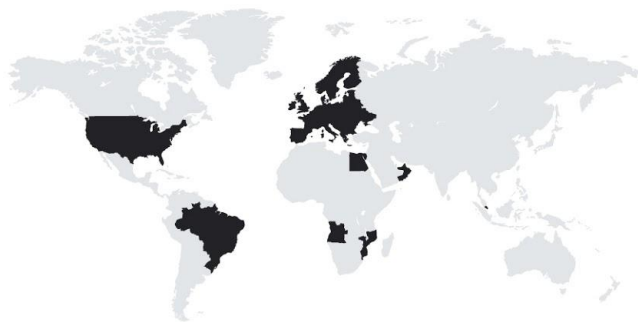

# OUR FACILITIES

OUR OFFICES IN  
PORTUGAL

OUR OFFICE IN  
MOZAMBIQUE

Eurotux owns three offices located in Braga, Lisbon and Bragança. Since 2012, it has been represented in Mozambique by ITMZ: IT service provider company in Africa.

Eurotux maintains infrastructures and has clients in several continents.