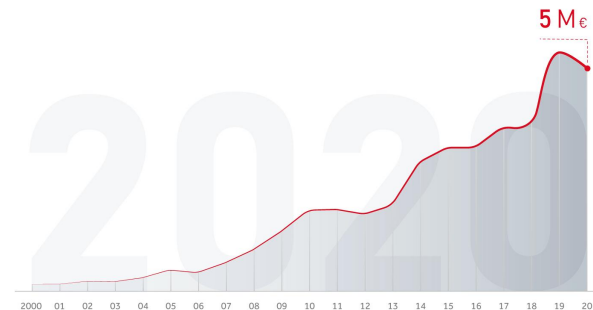

### EUROTUX GROUP'S REVENUE

**20**  
YEARS

**+300**  
CLIENTS

**+70**  
EMPLOYEES

**80%**  
HIGHER  
EDUCATION

MOVING BUSINESS FORWARD

[www.eurotux.com](http://www.eurotux.com)

Why Eurotux?